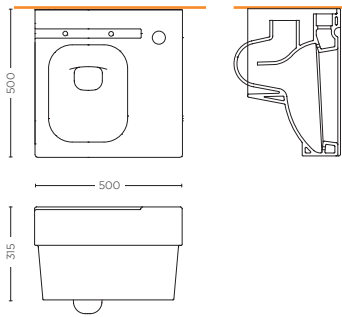

SYSTEMONE

+

VASO SOSPESO HI TECH
WALL HUNG WC HI TECH
SONE.S20.W03

BIDET
BIDET
SONE.M20.01

SYSTEMONE

VASO SOSPESO HI TECH
WALL HUNG WC HI TECH
SONE.S20.W03

+

BIDET
BIDET
SONE.M20.01

+

CONTENITORE
CABINET
SONE.M20.01

SYSTEMONE

VASO SOSPESO BASIC
WALL HUNG WC BASIC
SONE.S20.W01

con sedile rallentato
with soft close seat

VASO SOSPESO SIMPLE
WALL HUNG WC SIMPLE
SONE.S20.W02

con cassetta incorporata e sedile rallentato
with built-in tank and soft close seat

VASO SOSPESO HI TECH
WALL HUNG WC HI TECH
SONE.S20.W03

completo di touch screen multifunzione e sedile rallentato
with multifunction touch screen and soft close seat

BIDET
BIDET
SONE.S30.W01

completo di rubinetto e sedile rallentato
with faucet and slow close seat