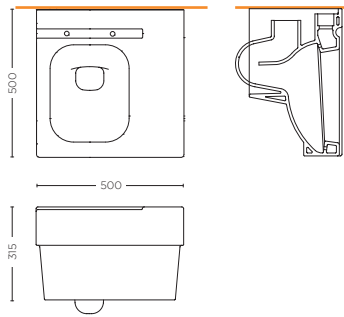

SYSTEMONE

+

VASO SOSPESO HI TECH
WALL HUNG WC HI TECH
SONE.S20.W03

BIDET
BIDET
SONE.M20.01

SYSTEMONE

VASO SOSPESO HI TECH
WALL HUNG WC HI TECH
SONE.S20.W03

+

BIDET
BIDET
SONE.M20.01

+

CONTENITORE
CABINET
SONE.M20.01

SYSTEMONE

VASO SOSPESO BASIC
WALL HUNG WC BASIC
SONE.S20.W01

con sedile rallentato
with soft close seat

VASO SOSPESO SIMPLE
WALL HUNG WC SIMPLE
SONE.S20.W02

con cassetta incorporata e sedile rallentato
with built-in tank and soft close seat

VASO SOSPESO HI TECH
WALL HUNG WC HI TECH
SONE.S20.W03

completo di touch screen multifunzione e sedile rallentato
with multifunction touch screen and soft close seat

BIDET
BIDET
SONE.S30.W01

completo di rubinetto e sedile rallentato
with faucet and slow close seat