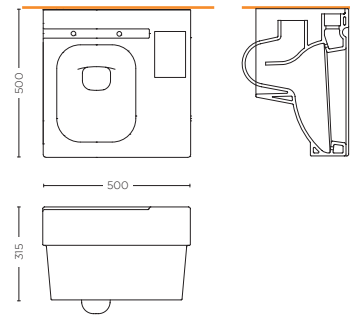

SYSTEMONE

+

VASO SOSPESO HI TECH
WALL HUNG WC HI TECH
SONE.S20.W03

BIDET
BIDET
SONE.M20.01

SYSTEMONE

VASO SOSPESO HI TECH
WALL HUNG WC HI TECH
SONE.S20.W03

+

BIDET
BIDET
SONE.M20.01

+

CONTENITORE
CABINET
SONE.M20.01

SYSTEMONE

VASO SOSPESO BASIC
WALL HUNG WC BASIC
SONE.S20.W01

con sedile rallentato
with soft close seat

VASO SOSPESO SIMPLE
WALL HUNG WC SIMPLE
SONE.S20.W02

con cassetta incorporata e sedile rallentato
with built-in tank and soft close seat

VASO SOSPESO HI TECH
WALL HUNG WC HI TECH
SONE.S20.W03

completo di touch screen multifunzione e sedile rallentato
with multifunction touch screen and soft close seat

BIDET
BIDET
SONE.S30.W01

completo di rubinetto e sedile rallentato
with faucet and slow close seat