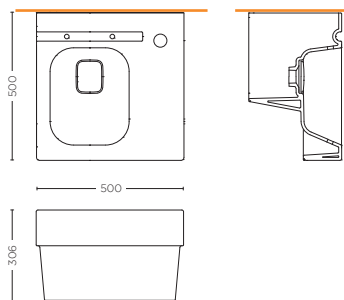

SYSTEMONE

+

VASO SOSPESO HI TECH
WALL HUNG WC HI TECH
SONE.S20.W03

BIDET
BIDET
SONE.M20.01

SYSTEMONE

VASO SOSPESO HI TECH
WALL HUNG WC HI TECH
SONE.S20.W03

+

BIDET
BIDET
SONE.M20.01

+

CONTENITORE
CABINET
SONE.M20.01

SYSTEMONE

VASO SOSPESO BASIC
WALL HUNG WC BASIC
SONE.S20.W01

con sedile rallentato
with soft close seat

VASO SOSPESO SIMPLE
WALL HUNG WC SIMPLE
SONE.S20.W02

con cassetta incorporata e sedile rallentato
with built-in tank and soft close seat

VASO SOSPESO HI TECH
WALL HUNG WC HI TECH
SONE.S20.W03

completo di touch screen multifunzione e sedile rallentato
with multifunction touch screen and soft close seat

BIDET
BIDET
SONE.S30.W01

completo di rubinetto e sedile rallentato
with faucet and slow close seat