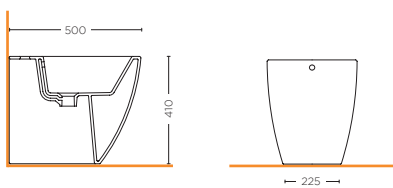

VASO FILO MURO 50R
BACK TO WALL WC 50R
SMMX.S20.FU02