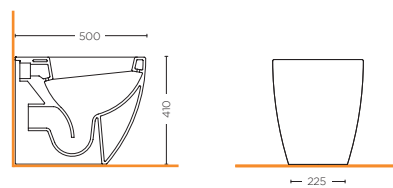

VASO FILO MURO 56R
BACK TO WALL WC 56R
SMMX.S20.FU04