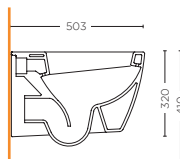

wall hung

VASO SOSPESO 50Q
WALL HUNG WC 50Q
SMMX.S20.W01

bath tubs