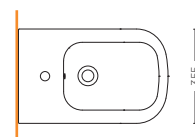

VASO MONOBLOCCO CON CASSETTA 66Q
CLOSE COUPLED WC WITH CISTERN 66Q
MMX.S20.CU01 / SMMX.S28.01