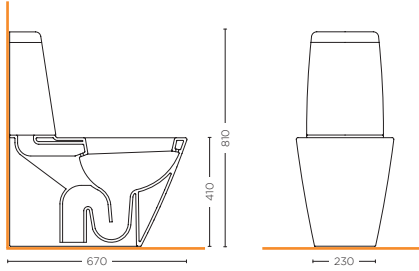

wc&bidet

VASO FILO MURO
BACK TO WALL WC
SCLB.S20.FU01

BIDET FILO MURO
BACK TO WALL BIDET
SCLB.S30.F01

VASO SOSPESO
WALL HUNG WC
SCLB.S20.W01

VASO MONOBLOCCO
CLOSE COUPLED WC
SCLB.S20.CU01 / SCLB.S28.01

VASCA FREE-STANDING
FREESTANDING BATH TUB
SCLB.S50.AF1
1800x740

BIDET SOSPESO
WALL HUNG BIDET
SCLB.S30.W01

VASCA A INCASSO
INSET BATH TUB
SCLB.S50.A01
1800x740