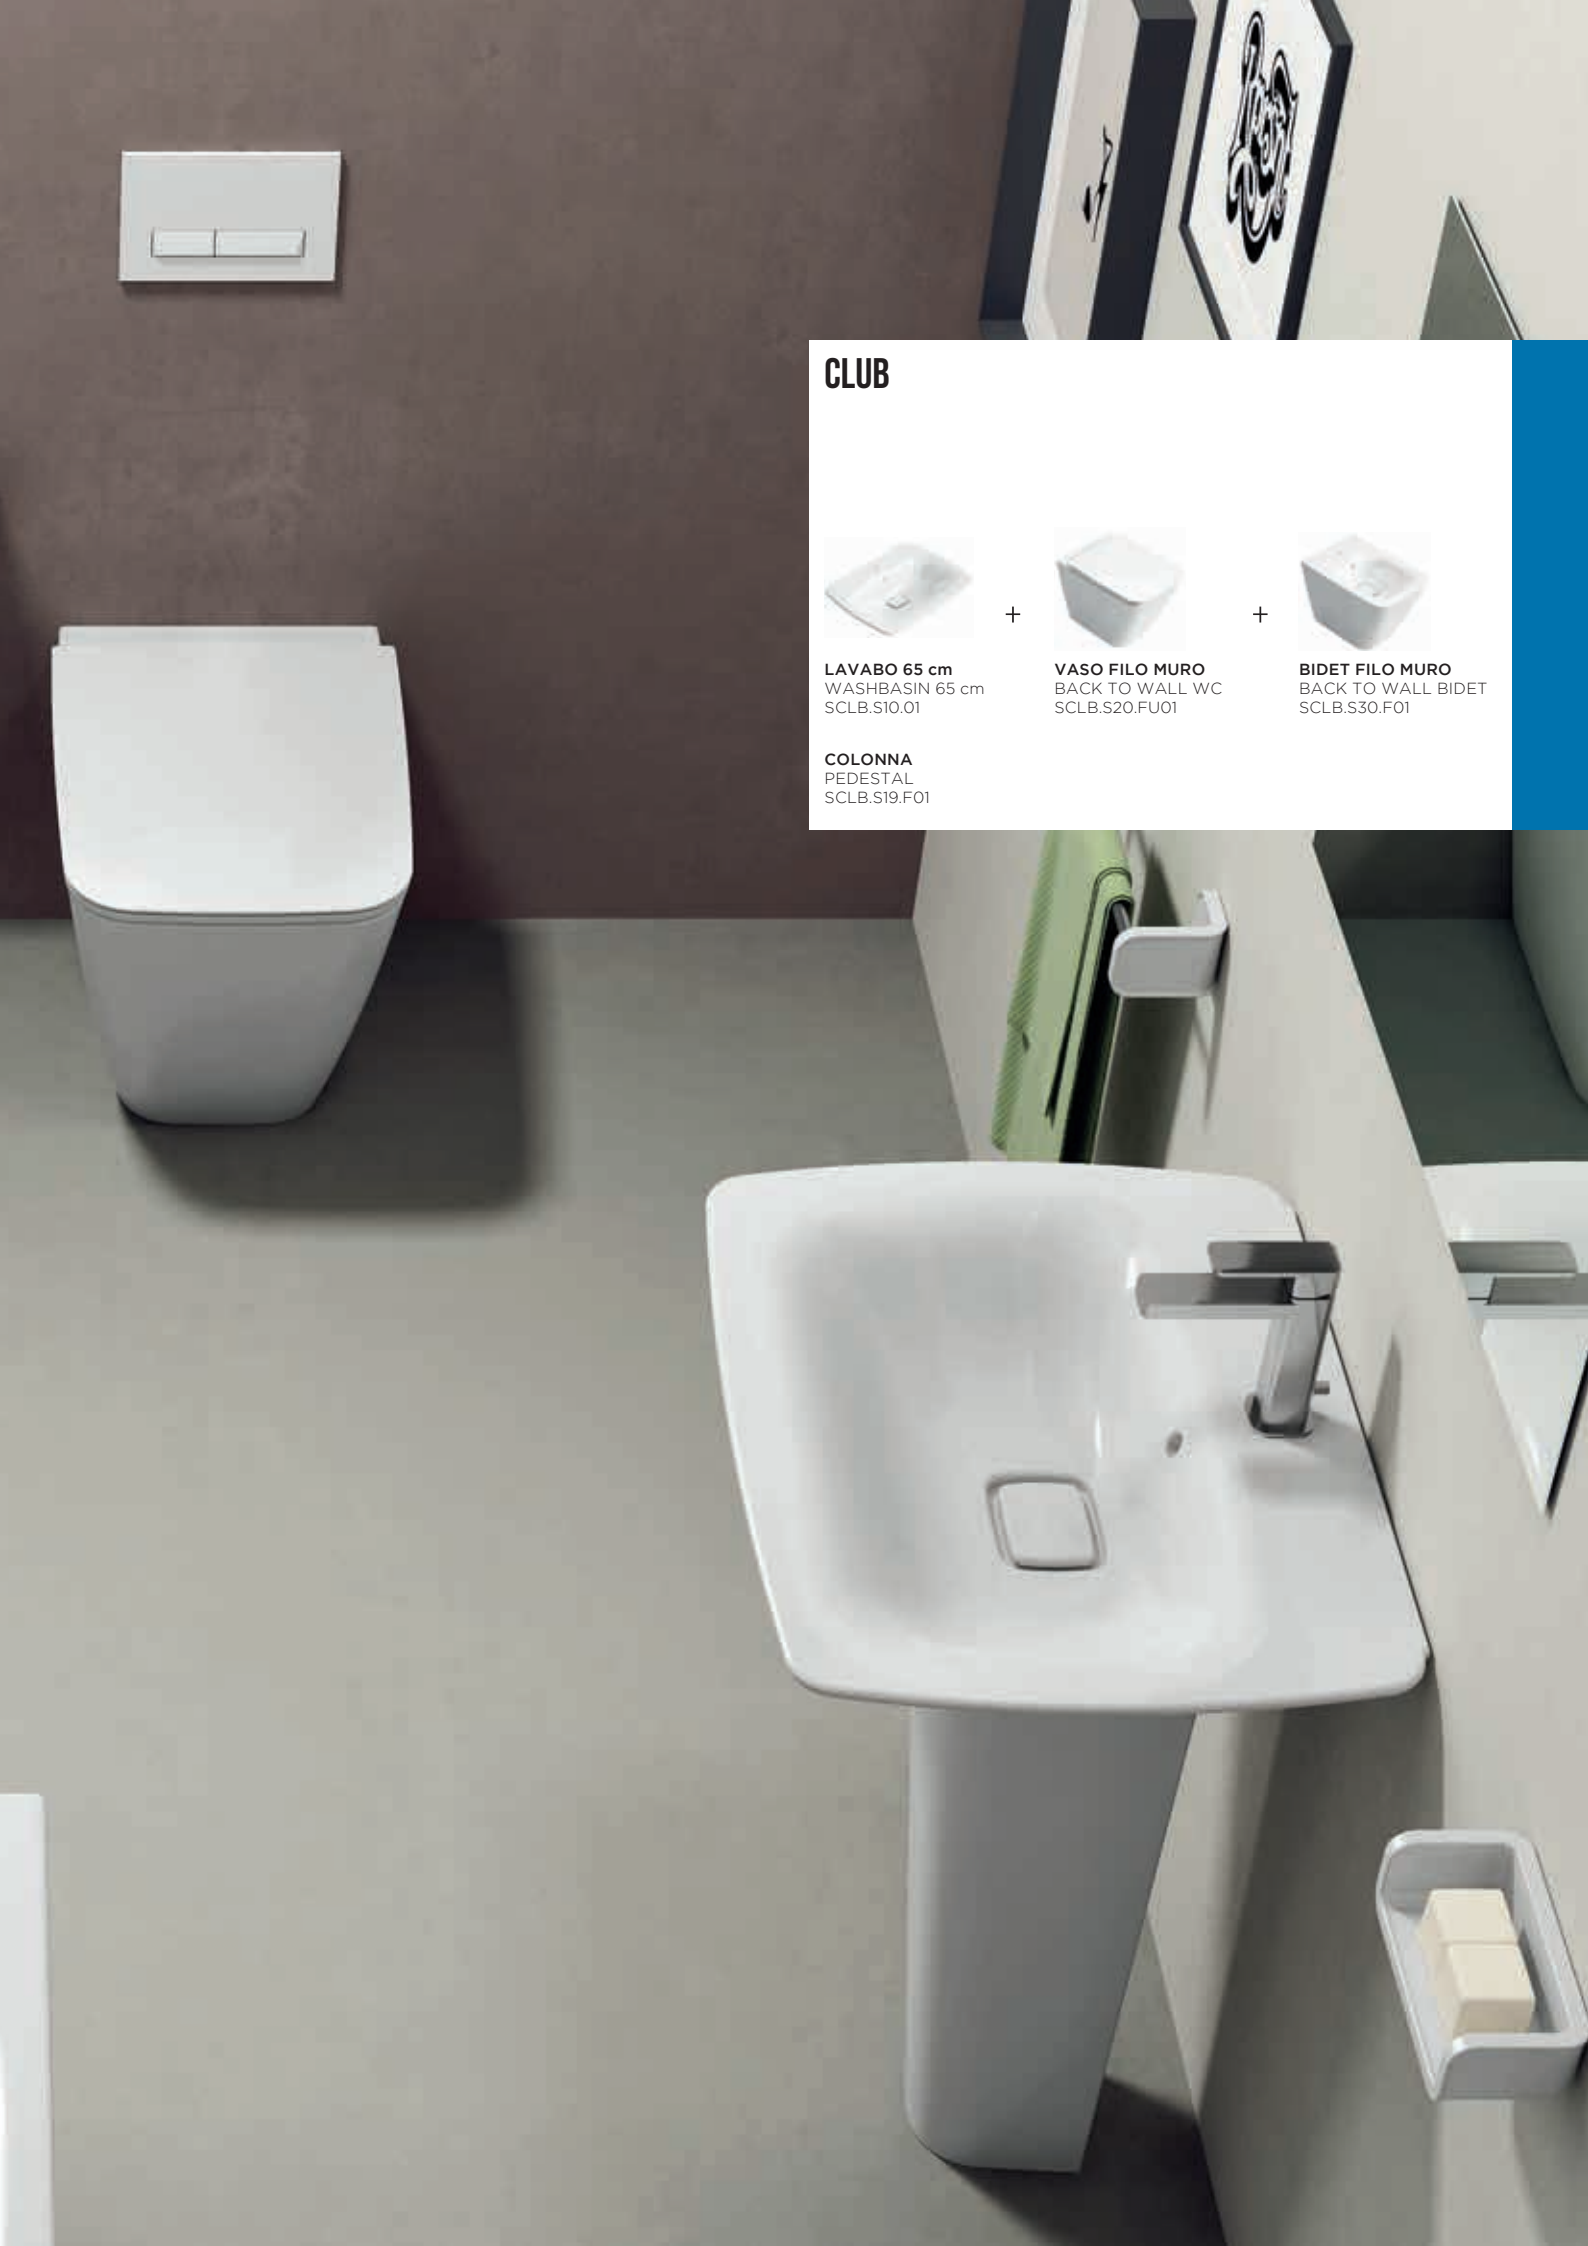

Club is a top level line of sanitary ware featuring quality ceramic material and design.

The form of Club is distinguished by a harmonious dialogue between dynamic external lines and the soft, plastic lines of the interior of the basins, where water highlights the overall effect.

BIDET FILO MURO
BACK TO WALL BIDET
556

VASO SOSPESO
WALL HUNG WC
556

BIDET SOSPESO
WALL HUNG BIDET
556

VASO MONOBLOCCO
CLOSE COUPLED WC
670

bath tubs

VASCA FREE-STANDING
FREESTANDING BATH TUB
1800x740

VASCA DA INCASSO
INSET BATH TUB
1800x740

+

VASO FILO MURO
BACK TO WALL WC
SCLB.S20.FU01

+

BIDET FILO MURO
BACK TO WALL BIDET
SCLB.S30.F01

CLUB

LAVABO 65 cm
WASHBASIN 65 cm
SCLB.S10.01

+

VASO FILO MURO
BACK TO WALL WC
SCLB.S20.FU01

wc&bidet

VASO FILO MURO
BACK TO WALL WC
SCLB.S20.FU01

BIDET FILO MURO
BACK TO WALL BIDET
SCLB.S30.F01

VASO SOSPESO
WALL HUNG WC
SCLB.S20.W01

VASO MONOBLOCCO
CLOSE COUPLED WC
SCLB.S20.CU01 / SCLB.S28.01

VASCA FREE-STANDING
FREESTANDING BATH TUB
SCLB.S50.AF1
1800x740